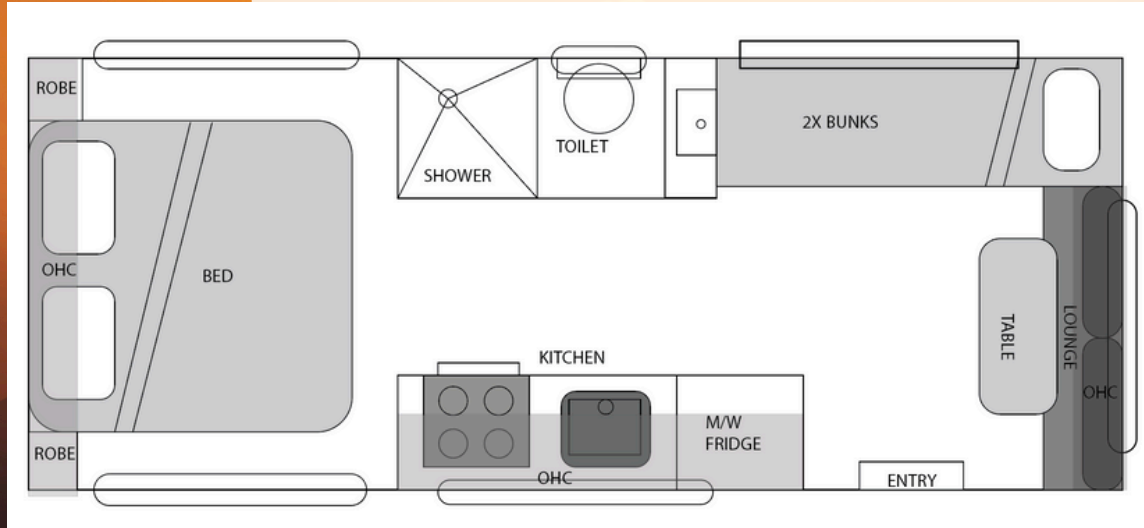

ANTI-BUG LIGHTS
OUTLET /PICNIC TABLE
SINGLE [WEATHER PROOF]
RCD BOX
SOLAR PANELS 2X 200 WATTS
EXTERNAL SPEAKERS
REVERSE CAMERA

EXTERNAL

MANUAL AWNING
PICNIC TABLE
DOUBLE STEP
TOOLBOX
SPARE WHEEL
STABILISER LEG
TUNNEL BOOT
EXTERNAL SHOWER

INTERNAL

QUEEN BED ISLAND
2 X BUNKS
LIGHTWEIGHT CUPBOARD
DOOR TRIPLE LOCK + SECURITY SCREEN WITH
BLIND
FLOOR VINYL
ROOF HATCHS
STRAIGHT LOUNGE
TELESCOPIC TABLE
QUEEN MATTRESS INNER SPRING, PILLOW TOP

MIRROR WALL MOUNTED
SHOWER ABS
TOILET CASSETTE
UPHOLSTERY VINYL LEATHER
WINDOWS DOUBLE GLASSSED
SPLASHBACK KITCHEN FULL HEIGHT
TAPS FLICK MASTER

UPGRADES TO ADD-ON

PRESSURISER
WEBASTO DIESEL HEATER
INVERTER
AL-KO ESC ELECTRONIC STABILITY CONTROL
ANTI-THEFT SYSTEM
BIKE CARRIER (DOUBLE, TRIPLE, QUAD)
JERRY CANS
EXTRASOLAR PANELS
LEATHER UPHOLSTERY
ALUMINUM WALLS
HOT DIP GALVANISED CHASSIS
RV WIFI SYSTEM
SATELLITE ANTENNAS
SLIDE OUT KITCHEN
SPARE WHEELS
TRUMA GAS HEATER
LED BAR LIGHTS

STAY UPDATED AND
FOLLOW US ON

@optimuscaravans

@optimuscaravans

www.optimuscaravans.com.au

MADE & DESIGNED IN
AUSTRALIA

0451523005

hello@optimuscaravans.com

9 West Court, Coolaroo VIC
3048